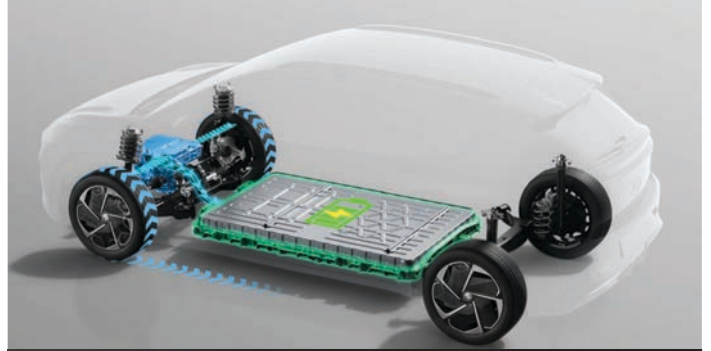

THE NEXT WAVE

MG4 URBAN

charge UP THE STREETS

MADE GLOBAL
MADE GREAT

ELECTRIC

MG4 URBAN

12.8" Touchscreen Display with Apple CarPlay and Android Auto

Keep your world perfectly synced on an interface built for fluid connectivity.

Over 403 kms driving range and fast charging capability

Head out where you need to with an all-electric stamina that keeps you moving.

480L Total Cargo and Storage Volume

Flexible cargo integration with 98L underfloor storage to support daily errands and bigger adventures.

Reverse Camera with Dynamic Guidelines

Navigate tight urban spaces and hidden corners with total precision and a crystal-clear view of what's behind you.

Auto Climate Control with Rear AC Vents

Beat the city heat instantly and maintain a cool cabin for both you and your passengers.

Union-jack inspired taillights

Signature rear lighting that stands out day and night.

Photo may vary from actual unit

Drive the
Next Wave.