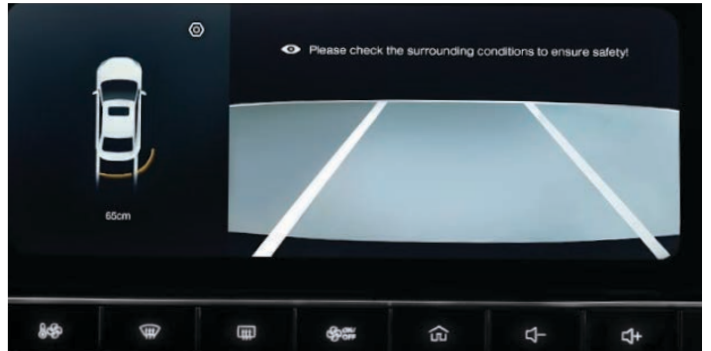

THE NEXT WAVE

MG4 URBAN

charge UP THE STREETS

MADE GLOBAL
MADE GREAT

ELECTRIC

MG4 URBAN

12.8" Touchscreen Display with Apple CarPlay and Android Auto

Keep your world perfectly synced on an interface built for fluid connectivity.

Reverse Camera with Dynamic Guidelines

Navigate tight urban spaces and hidden corners with total precision and a crystal-clear view of what's behind you.

Auto Climate Control with Rear AC Vents

Beat the city heat instantly and maintain a cool cabin for both you and your passengers.

Union-jack inspired taillights

Signature rear lighting that stands out day and night.

Photo may vary from actual unit

Drive the
Next Wave.