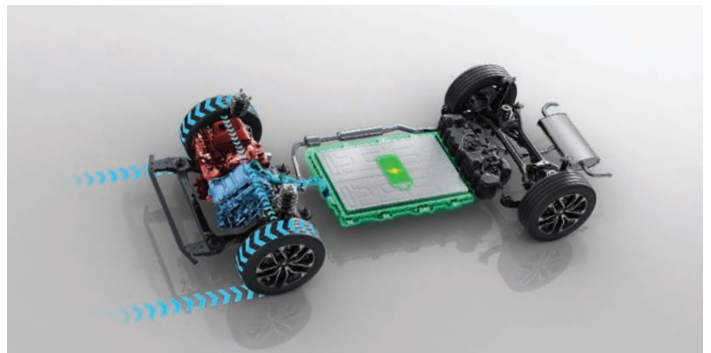

THE NEXT WAVE

RX9 PHEV

YOUR WORLD,
redefined

MADE GLOBAL
MADE GREAT

115 KMS
PURE EV RANGE
NEDC

1198 KMS
COMBINED RANGE
NEDC

PHEV

RX9 PHEV

Premium BOSE 12-Speaker Audio System

Because after the long day, the only voices you want to hear are the ones on your curated playlist, delivered in crisp, cinematic perfection.

Dual 12.3" Display with Wireless Apple CarPlay and Android Auto

Organize your drive as efficiently as you do everything else.

Ventilated Front Seats with Massage Function

Turn any moment into a restorative session with a first-class sanctuary.

Powerful PHEV System with V2L

Experience an eco-conscious drive that adapts to your tempo, complete with Vehicle-to-Load (V2L) capability.

Hands-Free Power Tailgate

The extra pair of hands that responds to your presence, making luxury a matter of pure convenience.